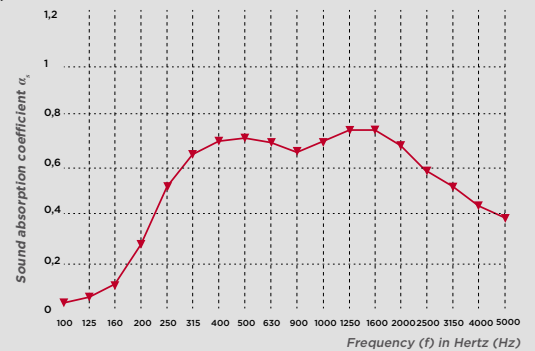

ACOUSTIC CURVES

495 AT double skin – 50mm fleece fabric (LA50)
total construction height 155mm
Alphasabin 0,95

495 AT double skin – 10mm compressed absorbent (LA 10C) total construction height 140mm
Alphasabin 0,65