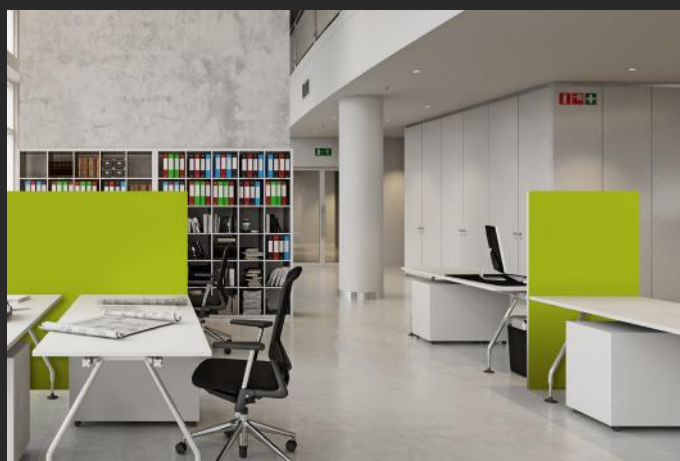

SILENT - TOTEMS - PARTITIONS - OFFICE SCREENS

In any workplace, the acoustic pressure of constant resonance, conversation and noise can create auditory, physical and psychological fatigue. Using So Aero Silent frames, you can effectively and efficiently absorb this excess noise.