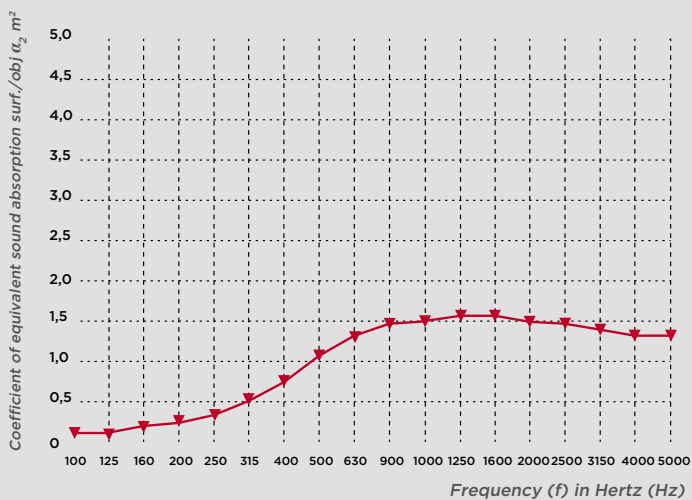

SO AERO CUSTOM - SHAPES AND FORMATS

SO AERO ARAWN

Square

0,60 x 0,60 m
1,20 x 1,20 m
1,80 x 1,80 m
2,40 x 2,40 m

Total thickness : 34 mm

Rectangular

0,60 x 1,20 m
0,60 x 1,80 m
1,20 x 2,40 m
1,20 x 1,80 m

Total thickness : 34 mm

ACOUSTIC CURVES

Individual frames

White single-sided acoustic coating
10mm fleece fabric (LA10)
and compressed 10mm fleece fabric (LA10C)
Black acoustic screen on the back.
Total construction height: 39mm

Please feel free to contact our teams. Our design department will deploy their full skill and expertise to meet your needs.