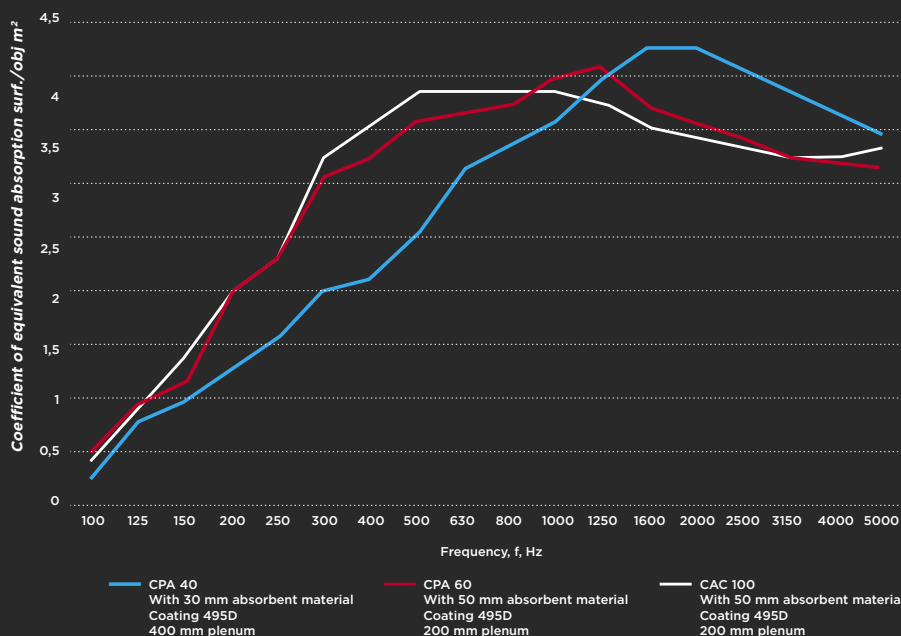

ACOUSTIC CURVES

	CPA 40 Absorbent 30 mm Coating 495D 400 mm plenum	CPA 60 Absorbent 50 mm Coating 495D 200 mm plenum	CAC 100 Absorbent 50 mm Coating 495D 200 mm plenum
Frequency f(HZ)	A obj (m²)	A obj (m²)	A obj (m²)
100	0,3	0,5	0,5
125	0,8	1	1
160	1	1,2	1,4
200	1,3	2	2
250	1,6	2,3	2,3
315	2	3	3,2
400	2,1	3,2	3,5
500	2,5	3,5	3,8
630	3,1	3,6	3,8
800	3,3	3,7	3,8
1000	3,5	3,9	3,8
1250	3,9	4	3,7
1600	4,2	3,7	3,5
2000	4,2	3,5	3,4
2500	4	3,4	3,3
3150	3,8	3,2	3,2
4000	3,6	3,2	3,2
5000	3,4	3,1	3,3

Find the product and size guide on page 18.