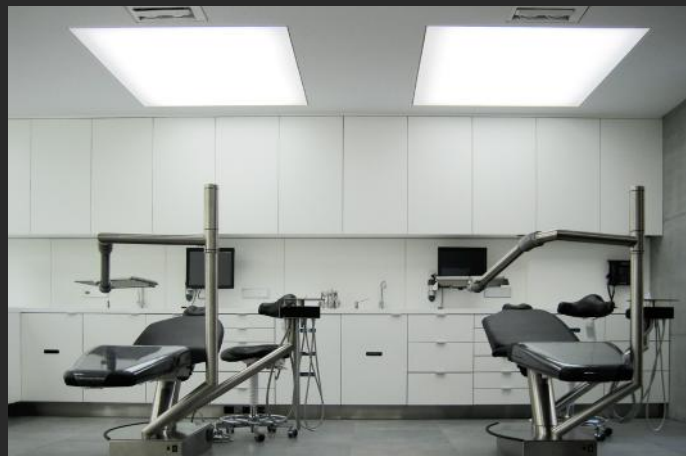

Find the product and size guide on page 18.