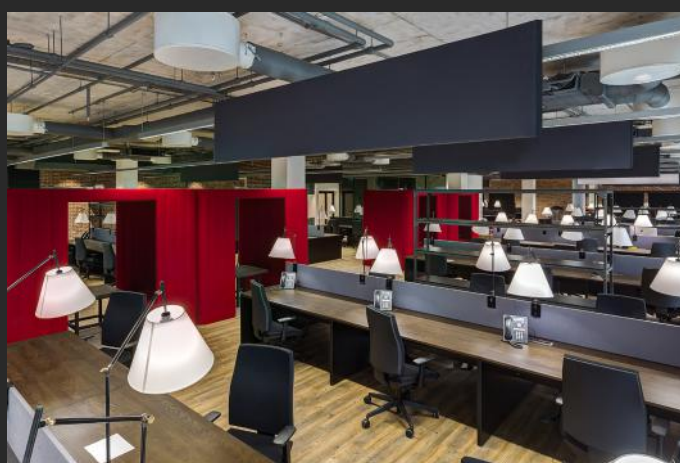

SO AERO SILENT - BAFFLES

With So Aero Silent, Ecophon Clipso® offers much more than a sound-absorption solution.

Think bigger and make acoustic design a full part of your interior design, choosing the shape, colours and finishes that you need.