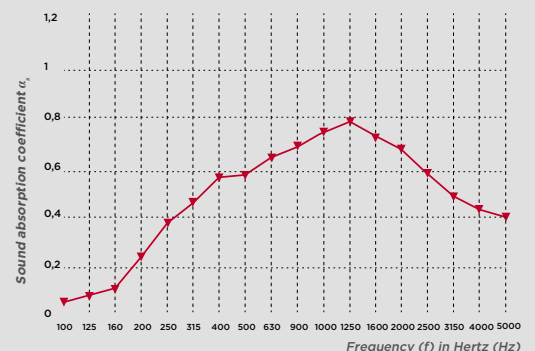

495 AT double skin – No absorbent total construction height 140mm
Alphasabin 0,55