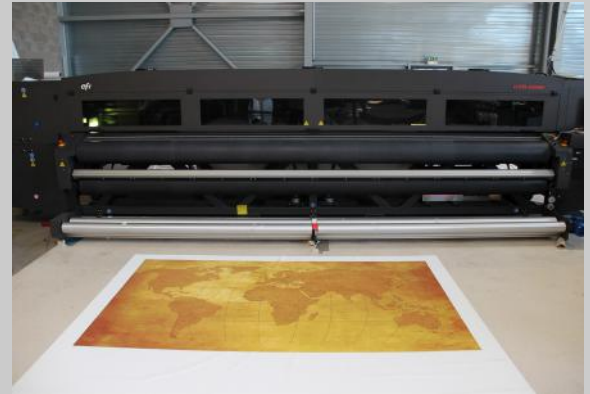

SKILLS AT YOUR SERVICE

Ecophon Clipso® strives to support you at all stages of your project; from the sales team to the technical and design teams, we put all our skills and areas of expertise at your service.

Customized being our strength, the design office evaluates the feasibility of your project. If you need technical advice for the realization of a frame, an aluminum structure or a non-standard installation, the design office Ecophon Clipso® works with you to estimate, size and determine the most suitable solution.

The success of your achievement is our requirement.

Haberdasher School, United Kingdom. 37 circles of varying diameters: from 2.00 m to 5.00 m. Thickness: 43, 100 and 140mm. White and absorbent acoustic coating.