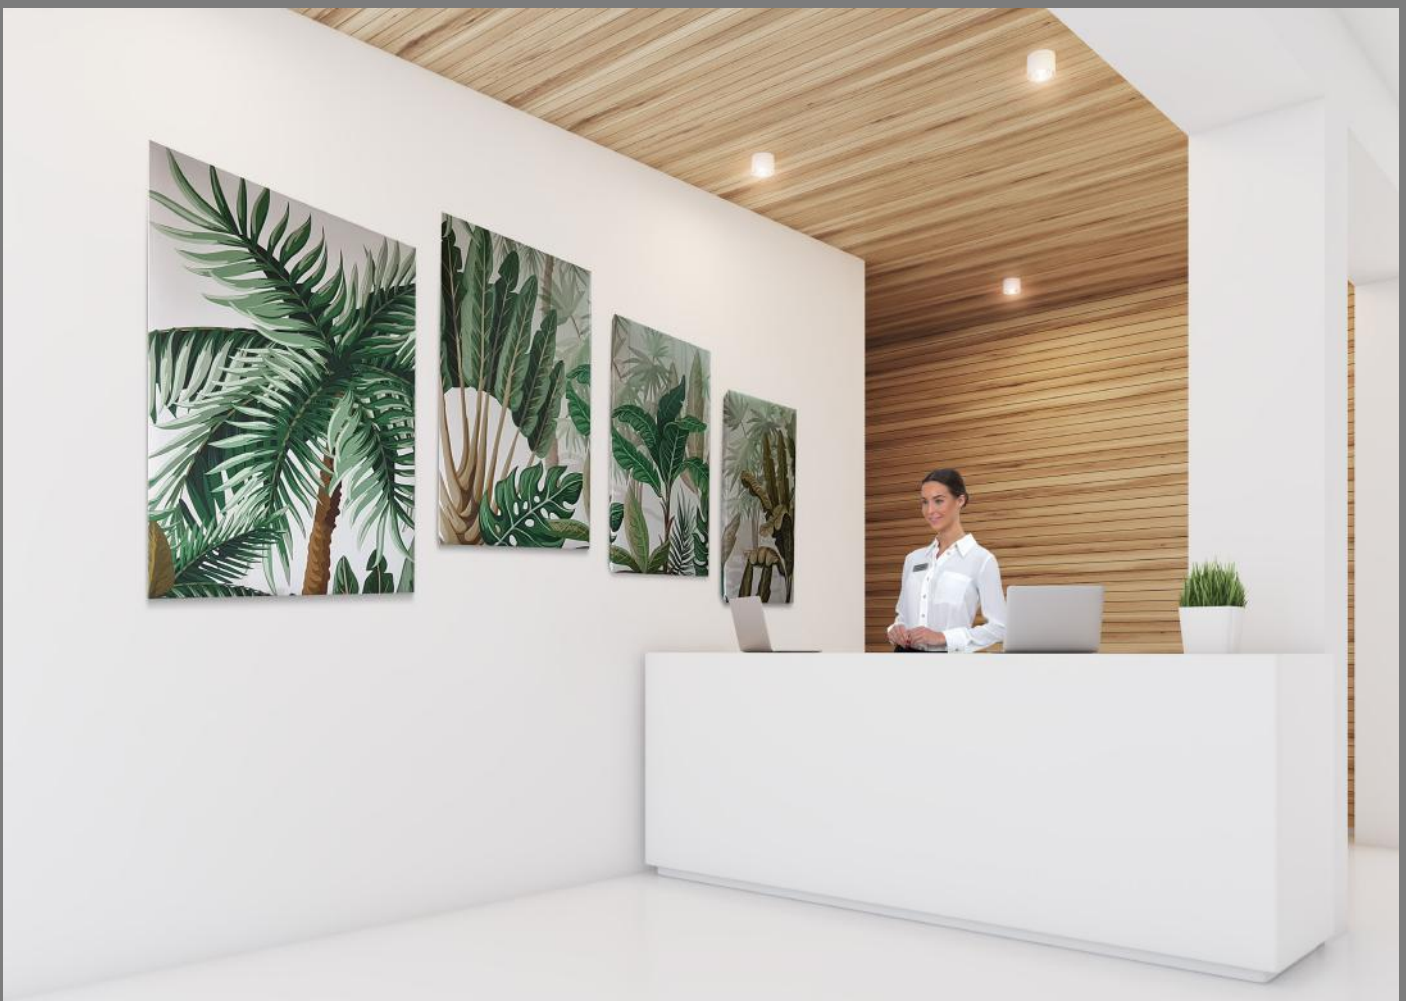

SO AERO ARAWN - ACOUSTIC FRAMES

The ARAWN frame can also be finished with a digital print design, ensuring that it fits naturally into your interior. Use your own visuals or images from the Ecophon Clipso® collection for a unique finish.

Both elegant and highly functional, the ARAWN frame offers optimal comfort and the opportunity to transform your interiors simply and effectively.

This new Ecophon Clipso® product is available as a wall-mounted frame or standalone unit, so it will be right at home in any space. What's more, it is quick and easy to install, without any construction work or complex installations. Just hang your ARAWN frame on the wall and enjoy the improved acoustics.