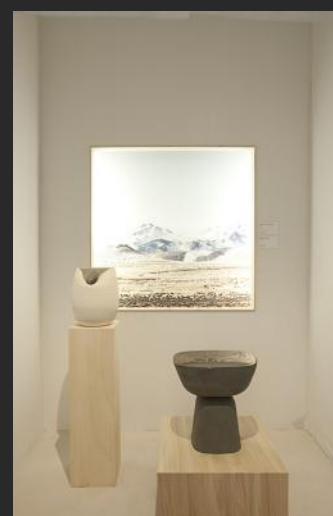

Find the product and size guide on page 18.