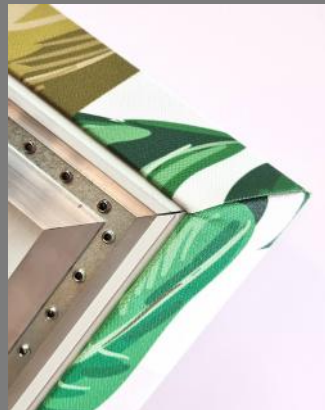

SO AERO ARAWN - ACOUSTIC FRAMES

The ARAWN frame can also be finished with a digital print design, ensuring that it fits naturally into your interior. Use your own visuals or images from the Ecophon Clipso® collection for a unique finish.

Both elegant and highly functional, the ARAWN frame offers optimal comfort and the opportunity to transform your interiors simply and effectively.

This new Ecophon Clipso® product is available as a wall-mounted frame or standalone unit, so it will be right at home in any space. What's more, it is quick and easy to install, without any construction work or complex installations. Just hang your ARAWN frame on the wall and enjoy the improved acoustics.