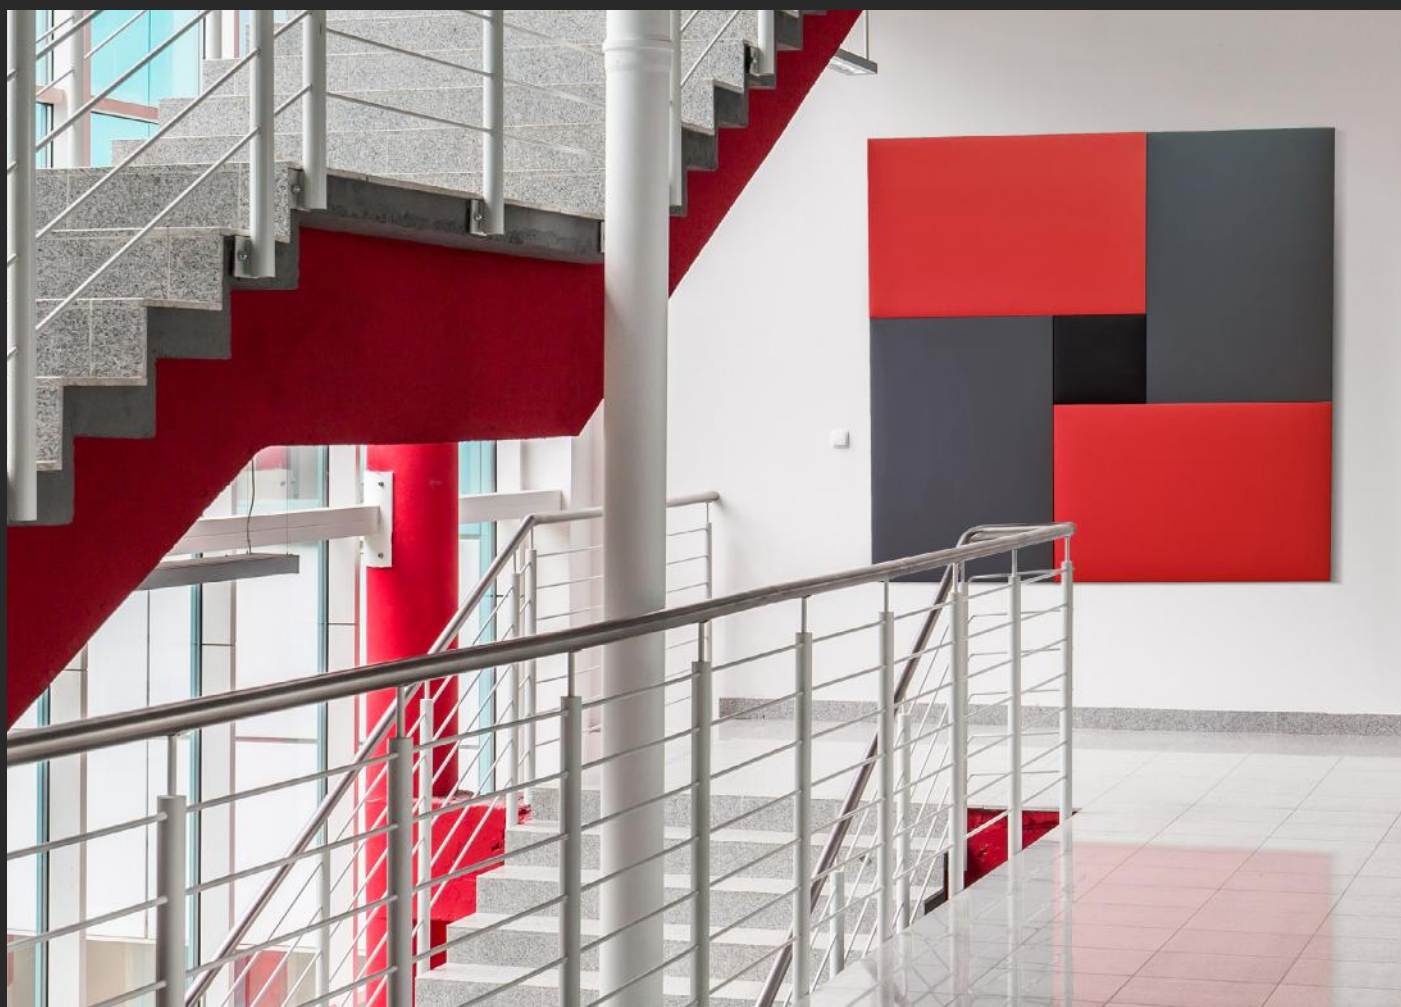

The bevelled sections enhance the impression of ethereal lightness. This is a highly competitive new product in the SO AERO range, designed to meet all of your expectations and suit your various constraints.