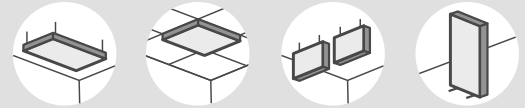

SO AERO Silent & Light frames come in a wide variety of shapes, formats and configurations to offer the best in acoustic performance.

Combining efficiency, acoustic performance, visual appeal and elegant design, the SO AERO Silent range is available as: standalone units, totems, partitions and light boxes, and can be customised using the full range of Ecophon Clipso® digital printing features.