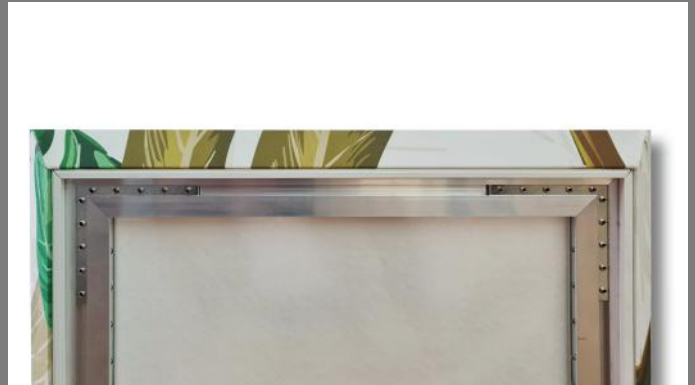

SO AERO ARAWN - ACOUSTIC FRAMES

The ARAWN frame can also be finished with a digital print design, ensuring that it fits naturally into your interior. Use your own visuals or images from the Ecophon Clipso® collection for a unique finish.

Both elegant and highly functional, the ARAWN frame offers optimal comfort and the opportunity to transform your interiors simply and effectively.

This new Ecophon Clipso® product is available as a wall-mounted frame or standalone unit, so it will be right at home in any space. What's more, it is quick and easy to install, without any construction work or complex installations. Just hang your ARAWN frame on the wall and enjoy the improved acoustics.