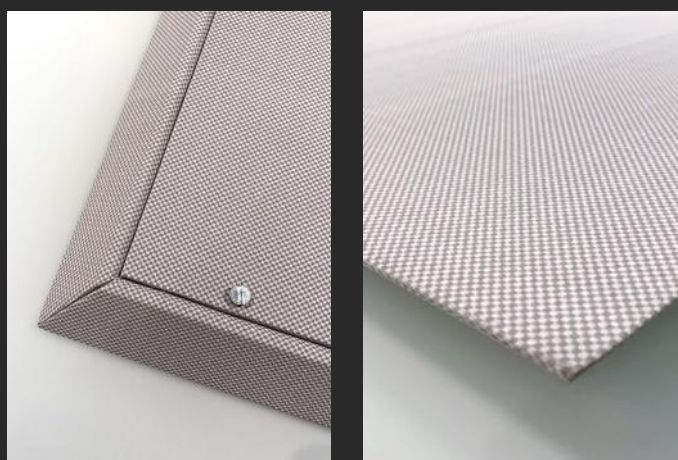

SO AERO ARAWN

Taking a step further into the future of interior design, the SO AERO range can now unveil a new product: ARAWN. This aluminium frame offers breathtakingly fluid contours and an impeccable design while ensuring excellent acoustic performance.

Made from acoustic fleece fabric, the ARAWN frame combines technical prowess and elegance with a clean, stream-lined finish. This fully customisable solution can easily form the centrepiece of your interior.

Using 34mm sections, the ARAWN frame will slide easily into your interior design. Great care has been taken to produce this slim, elegant and ethereal design, allowing it to adapt to any environment.

The ARAWN frame offers exceptional acoustic performance and the option to customise it to your needs. It is available in a range of different sizes, and can even incorporate a lighting solution.

Find the product and size guide on page 19.