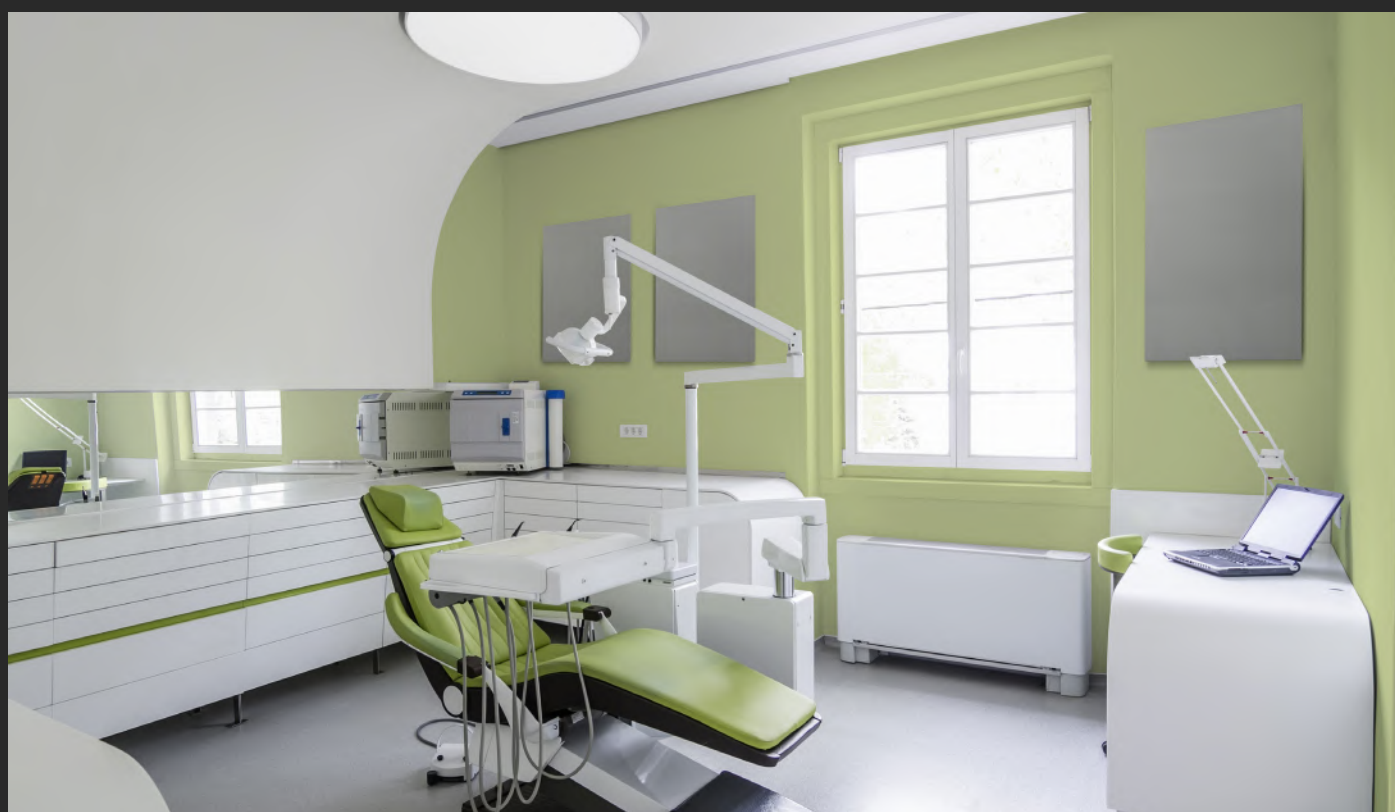

SO AERO ARAWN

Taking a step further into the future of interior design, the SO AERO range can now unveil a new product: ARAWN. This aluminium frame offers breathtakingly fluid contours and an impeccable design while ensuring excellent acoustic performance.

Made from acoustic fleece fabric, the ARAWN frame combines technical prowess and elegance with a clean, stream-lined finish. This fully customisable solution can easily form the centrepiece of your interior.

Using 34mm sections, the ARAWN frame will slide easily into your interior design. Great care has been taken to produce this slim, elegant and ethereal design, allowing it to adapt to any environment.

The ARAWN frame offers exceptional acoustic performance and the option to customise it to your needs. It is available in a range of different sizes, and can even incorporate a lighting solution.

Find the product and size guide on page 19.