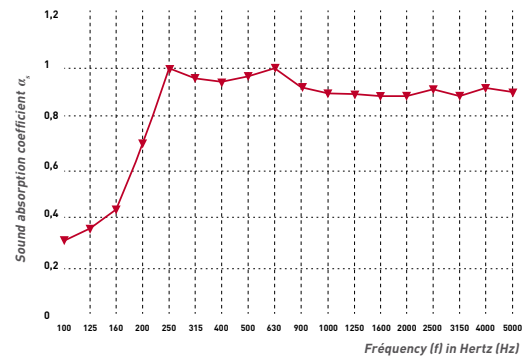

Acoustic curves

495 AT double skin – 50mm fleece fabric (LA50)
total construction height 155mm
Alphasabin 0,95

495 AT double skin – 10mm compressed absorbent (LA 10C)
total construction height 140mm
Alphasabin 0,65