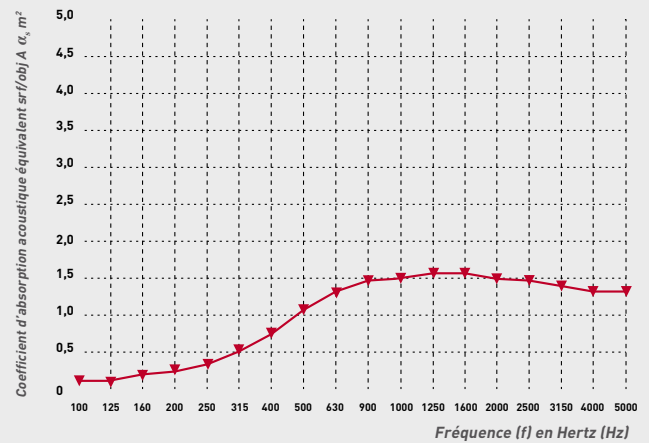

SO AERO Arawn

Square

0,60 x 0,60 m
1,20 x 1,20 m
1,80 x 1,80 m
2,40 x 2,40 m

Total thickness : 34 mm

Rectangular

0,60 x 1,20 m
0,60 x 1,80 m
1,20 x 2,40 m
1,20 x 1,80 m

Total thickness : 34 mm

Acoustic curves

Individual frames

White single-sided acoustic coating

10mm fleece fabric (LA10)

and compressed 10mm fleece fabric (LA10C)

Black acoustic screen on the back.

Total construction height: 39mm

Please feel free to contact our teams. Our design department will deploy their full skill and expertise to meet your needs.