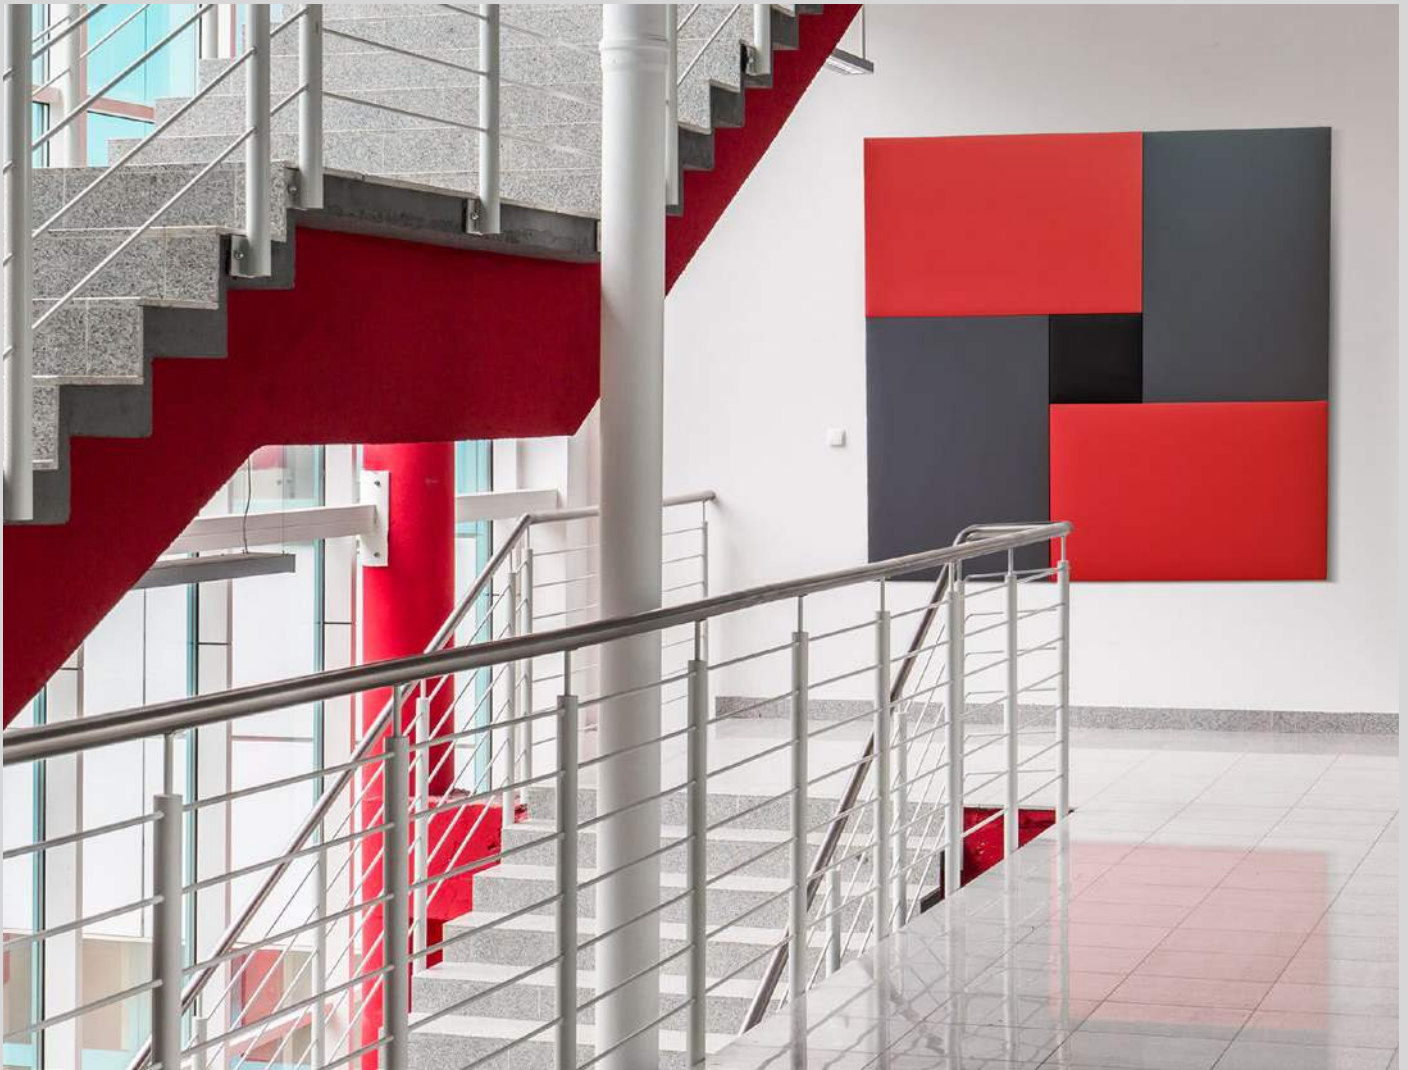

Thanks to its “cushioned” finish, the ARAWN frame provides the sensation of deep comfort while maintaining the chic, contemporary style prized by interior design professionals.

The bevelled sections enhance the impression of ethereal lightness. This is a highly competitive new product in the SO AERO range, designed to meet all of your expectations and suit your various constraints.