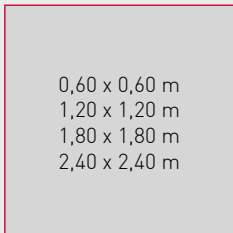

Available in a variety of standard formats.

SO AERO Silent

Square

3 choice of thicknesses :
40, 60, 100 mm

Rectangular

3 choice of thicknesses :
40, 60, 100 mm

SO AERO Silent & Light

Round