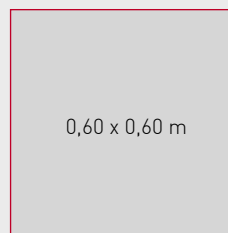

Thickness: **100 mm**