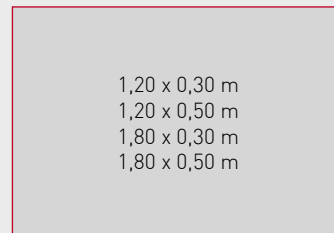

2 choice of thicknesses :
60, 100 mm

Oval

Thickness: **60 mm**

SO AERO Silent - Baffles

Thickness: **25 mm**

Thickness: **25 mm**

Thickness: **40 mm**

SO AERO Light