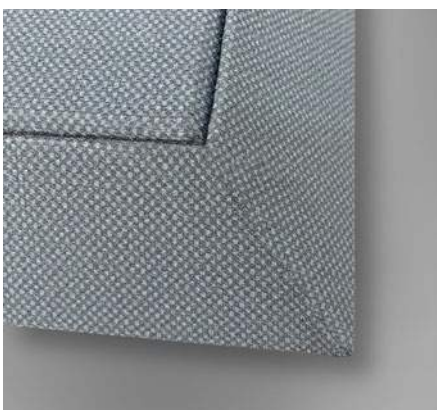

New acoustic frames **ARAWN**

The ARAWN frame offers exceptional acoustic performance and the option to customise it to your needs. It is available in a range of different sizes, and can even incorporate a lighting solution.