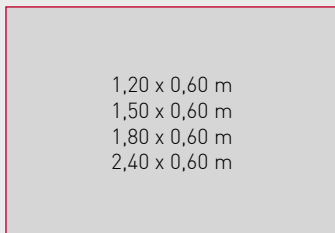

2 choice of thicknesses :
60, 100 mm

Oval

Thickness: **60 mm**

SO AERO Silent - Baffles

Thickness: **25 mm**

Thickness: **25 mm**

Thickness: **40 mm**

SO AERO Light