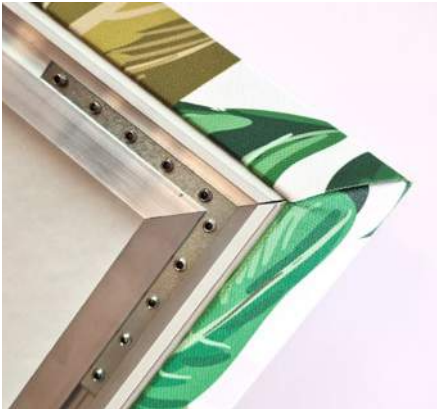

New acoustic frames **ARAWN**

The ARAWN frame can also be finished with a digital print design, ensuring that it fits naturally into your interior. Use your own visuals or images from the CLIPSO® collection for a unique finish.