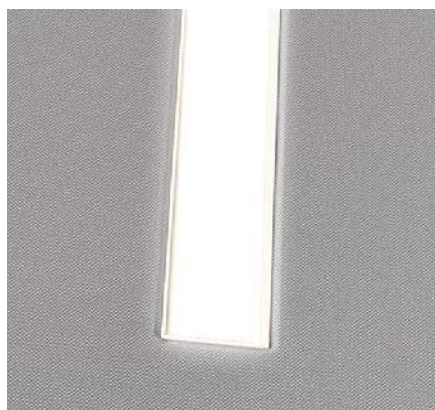

New acoustic frames **ARAWN**

The ARAWN frame offers exceptional acoustic performance and the option to customise it to your needs. It is available in a range of different sizes, and can even incorporate a lighting solution.