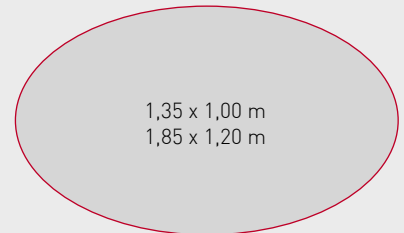

Thickness: **60 mm**