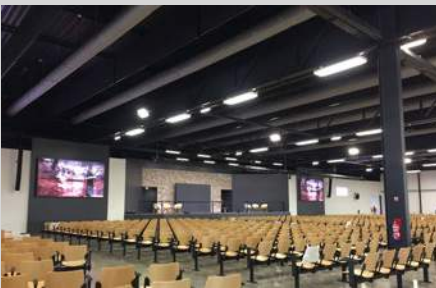

SO AERO Silent - Baffles