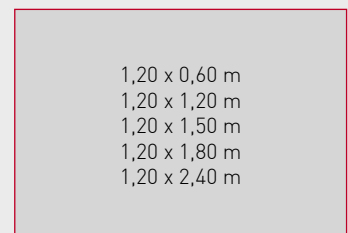

Thickness: **100 mm**

Simple and effective to install.

File

Quotation

Validation

Creation

Validation

Production