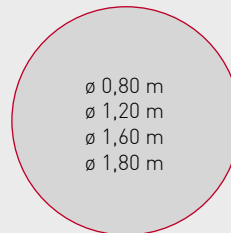

Available in a variety of standard formats.

SO AERO Silent

Square

3 choice of thicknesses :
40, 60, 100 mm

Rectangular

3 choice of thicknesses :
40, 60, 100 mm

SO AERO Silent & Light

Round