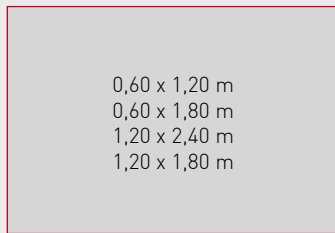

Available in a variety of standard formats.

SO AERO Silent

Square

3 choice of thicknesses :
40, 60, 100 mm

Rectangular

3 choice of thicknesses :
40, 60, 100 mm

SO AERO Silent & Light

Round