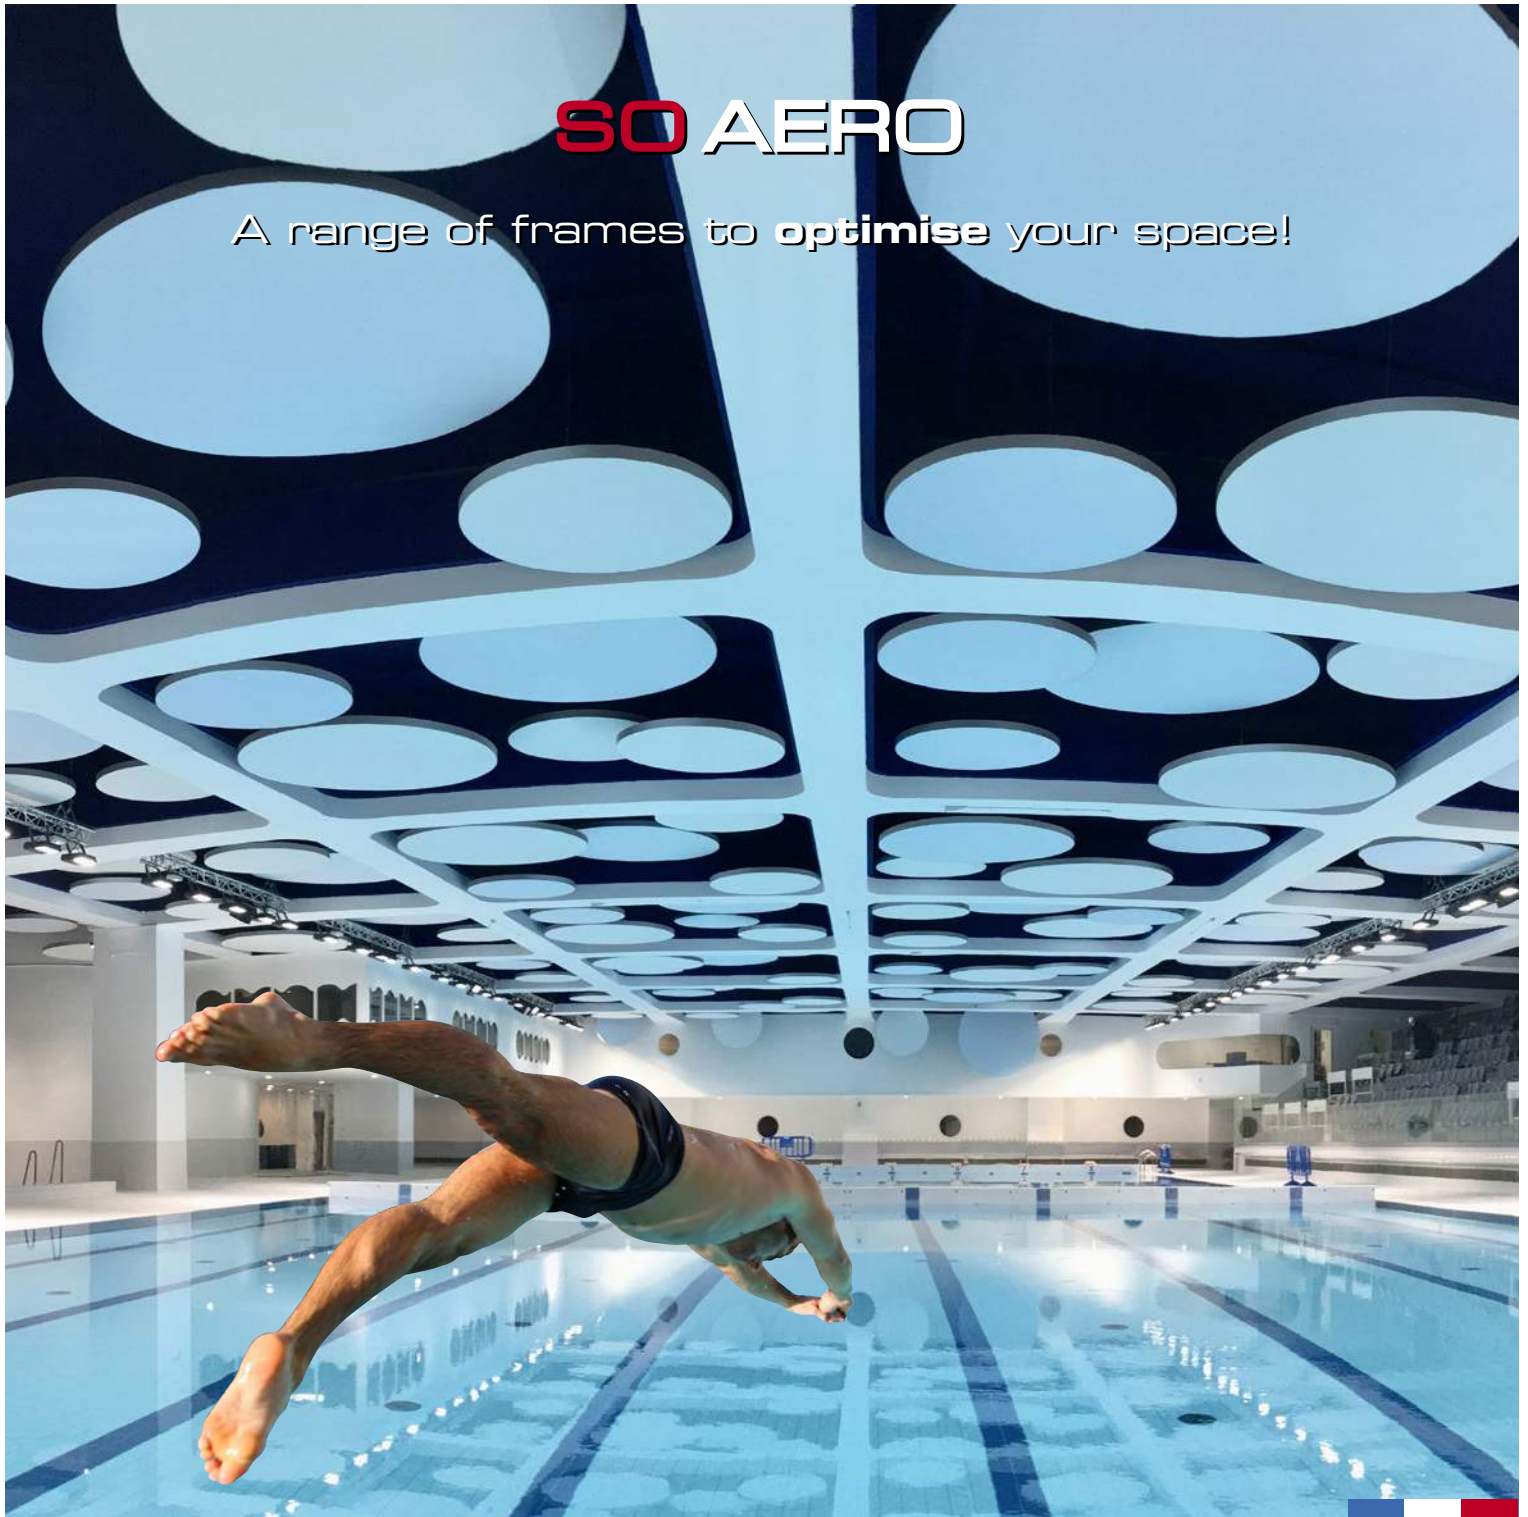

SO AERO

A range of frames to **optimise** your space!

 Made in France

CLIPSO[®]
so different

SO AERO

Open up a new frame of mind

SO AERO is a unique concept, offering frames and shapes for a world of opportunity. Experience a full range of products, combining technical expertise and impeccable design to free your creativity. This collection has been developed for interior design professionals, offering a whole series of variations on the theme of indoor architecture. If you can imagine it, we can design it!