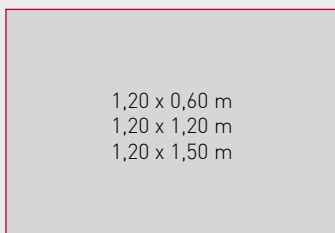

Thickness: **60 mm**