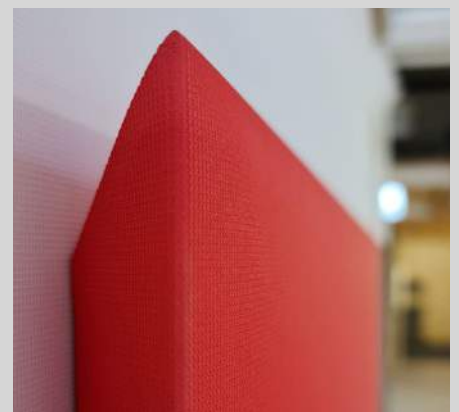

Thanks to its “cushioned” finish, the ARAWN frame provides the sensation of deep comfort while maintaining the chic, contemporary style prized by interior design professionals.

The bevelled sections enhance the impression of ethereal lightness. This is a highly competitive new product in the SO AERO range, designed to meet all of your expectations and suit your various constraints.