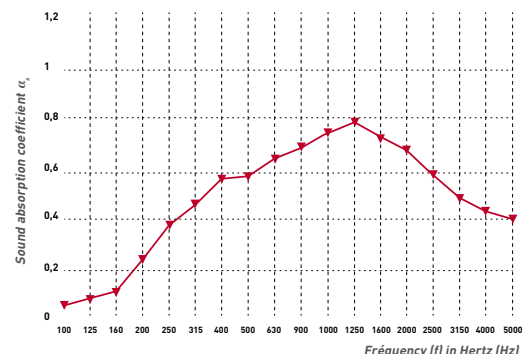

SO AERO Silent & Light frames come in a wide variety of shapes, formats and configurations to offer the best in acoustic performance.

Combining efficiency, acoustic performance, visual appeal and elegant design, the SO AERO Silent range is available as: standalone units, totems, partitions and light boxes, and can be customised using the full range of CLIPSO digital printing features.