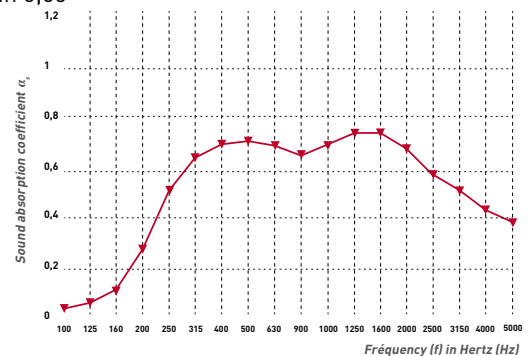

Acoustic curves

495 AT double skin – 50mm fleece fabric (LA50)
total construction height 155mm
Alphasabin 0,95

495 AT double skin – 10mm compressed absorbent (LA 10C)
total construction height 140mm
Alphasabin 0,65