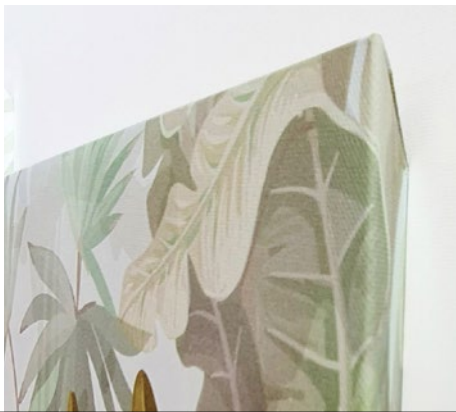

Thanks to its “cushioned” finish, the ARAWN frame provides the sensation of deep comfort while maintaining the chic, contemporary style prized by interior design professionals.

The bevelled sections enhance the impression of ethereal lightness. This is a highly competitive new product in the SO AERO range, designed to meet all of your expectations and suit your various constraints.

The ARAWN frame can also be finished with a digital print design, ensuring that it fits naturally into your interior. Use your own visuals or images from the CLIPSO® collection for a unique finish.

Dimensions

Square

0,60 x 0,60 m
1,20 x 1,20 m
1,80 x 1,80 m
2,40 x 2,40 m

Total thickness : 34 mm

Rectangular

0,60 x 1,20 m
0,60 x 1,80 m
1,20 x 2,40 m
1,20 x 1,80 m

Total thickness : 34 mm

Acoustic curves

Individual frames

White single-sided acoustic coating
10mm fleece fabric (LA10)
and compressed 10mm fleece fabric (LA10C)
Black acoustic screen on the back.
Total construction height: 39mm