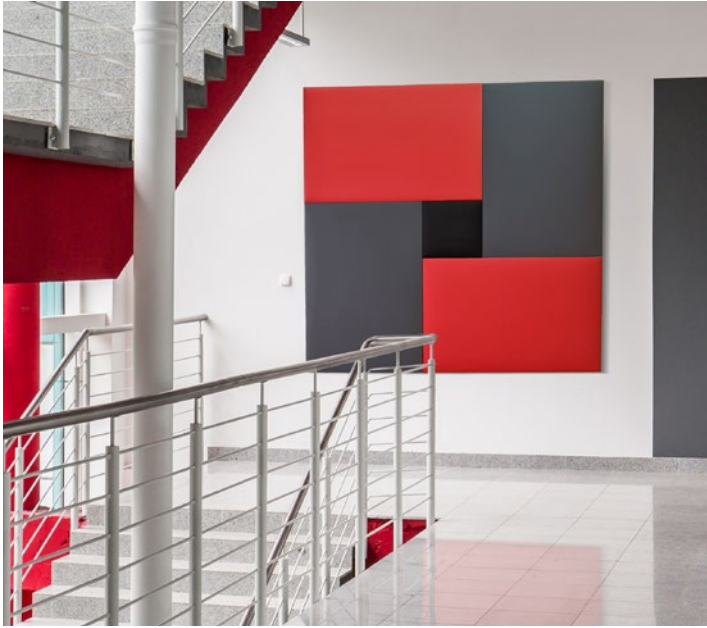

Thanks to its “cushioned” finish, the ARAWN frame provides the sensation of deep comfort while maintaining the chic, contemporary style prized by interior design professionals.

The bevelled sections enhance the impression of ethereal lightness. This is a highly competitive new product in the SO AERO range, designed to meet all of your expectations and suit your various constraints.

The ARAWN frame can also be finished with a digital print design, ensuring that it fits naturally into your interior. Use your own visuals or images from the CLIPSO® collection for a unique finish.

Dimensions

Square

0,60 x 0,60 m
1,20 x 1,20 m
1,80 x 1,80 m
2,40 x 2,40 m

Total thickness : 34 mm

Rectangular

0,60 x 1,20 m
0,60 x 1,80 m
1,20 x 2,40 m
1,20 x 1,80 m

Total thickness : 34 mm

Acoustic curves

Individual frames

White single-sided acoustic coating
10mm fleece fabric (LA10)
and compressed 10mm fleece fabric (LA10C)
Black acoustic screen on the back.
Total construction height: 39mm