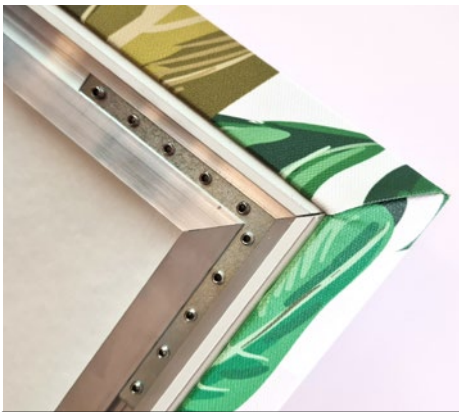

The ARAWN frame offers exceptional acoustic performance and the option to customise it to your needs.

It is available in a range of different sizes, and can even incorporate a lighting solution.

This new CLIPSO® product is available as a wall-mounted frame or standalone unit, so it will be right at home in any space. What's more, it is quick and easy to install, without any construction work or complex installations.

Just hang your ARAWN frame on the wall and enjoy the improved acoustics.

Thanks to its “cushioned” finish, the ARAWN frame provides the sensation of deep comfort while maintaining the chic, contemporary style prized by interior design professionals.

The bevelled sections enhance the impression of ethereal lightness. This is a highly competitive new product in the SO AERO range, designed to meet all of your expectations and suit your various constraints.